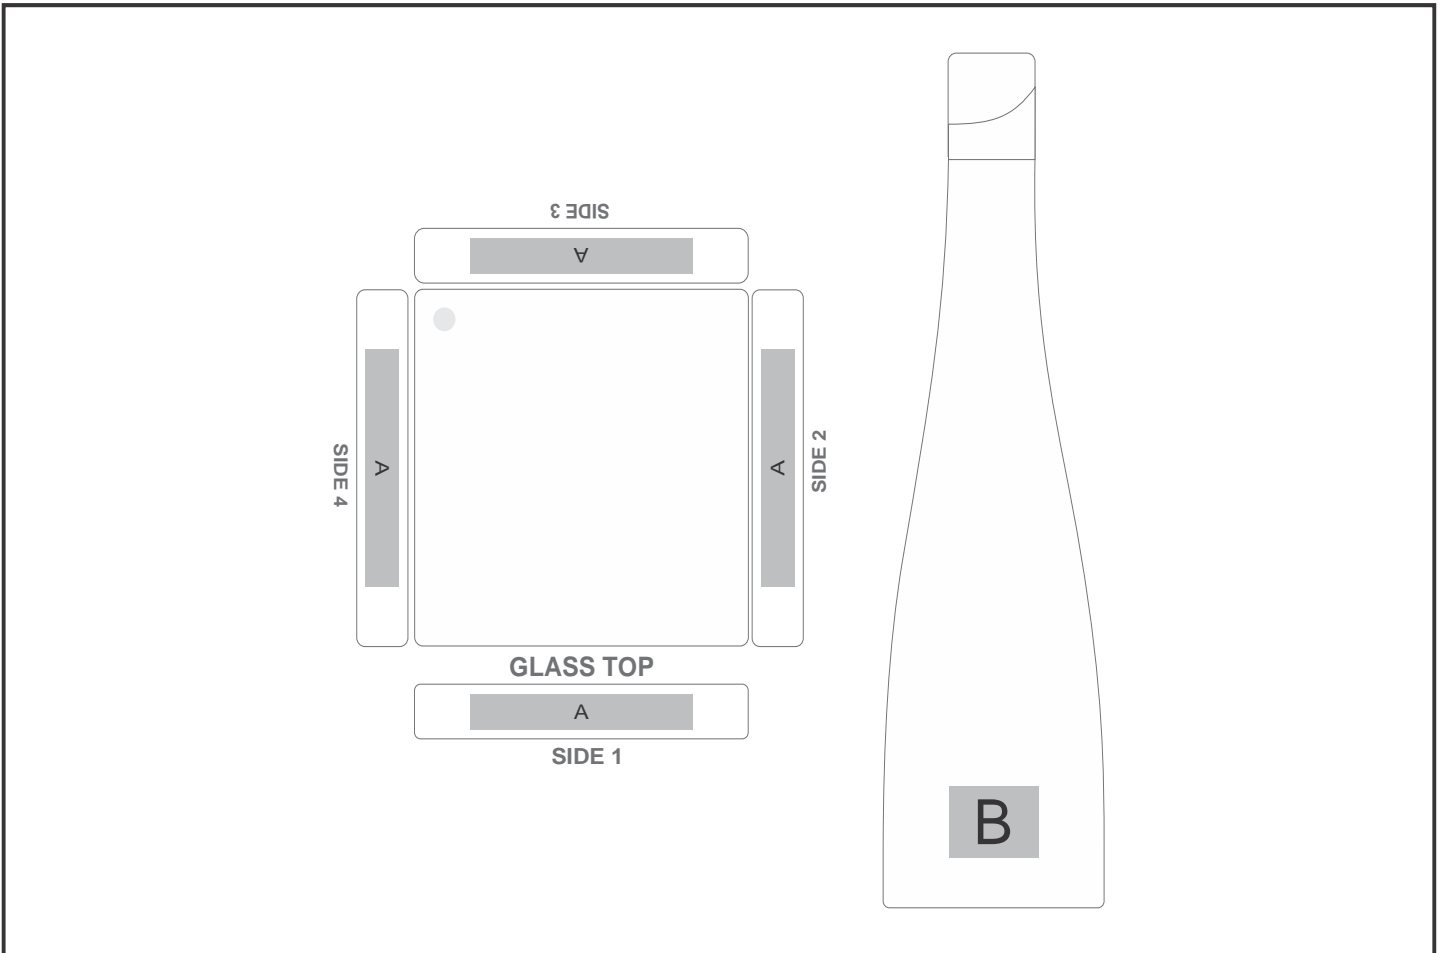

# GH-YT-19-B

Yatta Gourmet Goodies Hamper

## Need to know:

- Includes 1-Position Laser Engraving on Bottle & Wine Assesory (setup fees apply)

- **Laser colour** : POS A-Tonal & POS B- Brown

- Due to tonal variations in the wood the laser engraving will vary from one item to the next and will likely vary in the same item

## Branding Options:

Position	Branding Method (Branding Code)	No. of Colours	Dimension
A	Laser Engraving (LC)	N/A	100mm wide x 15mm high
B	Laser Engraving (LB)	N/A	30mm wide x 40mm high